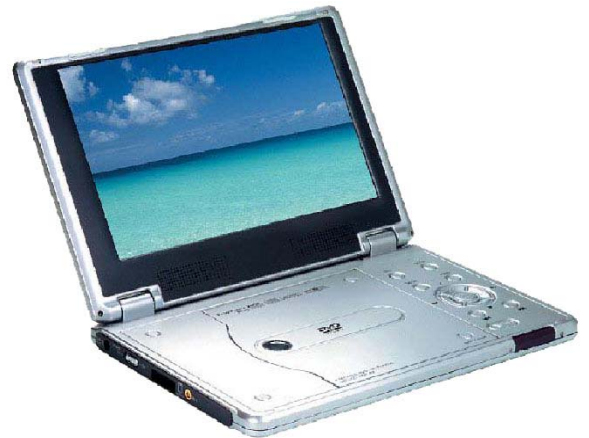

### Features

- **Mobile Entertainment at its best:** compact portable DVD player with extra-large 10 inch active matrix TFT screen (16:9)
- **Multi format playback:** DVD, CD, CD-R/RW and MP3 playback, Kodak Picture CD compatible and jpeg readable
- **High disk stability & compatibility:** slim Optical Pickup System and Anti Shock Protection (ASP)
- **Audio/Video comfort:** Dolby Digital Decoder, built-in stereo speakers, 5.1Channel digital output
- **Flexible power supply:** up to 2.5 hours rechargeable Li-ion battery, 12volt car cigarette lighter adapter and AC/DC power adapter
- **Connectivity:** audio video output for TV connection, 2 stereo headphone jacks, Progressive Scan video output, SD/MMC memory card slot
- **All-you-need accessory:** rechargeable battery, car adapter cable, power adapter, AV cable, IR credit-card size remote control, manual, and travel bag with special design allowing the PL to be easily fixed to the car seat